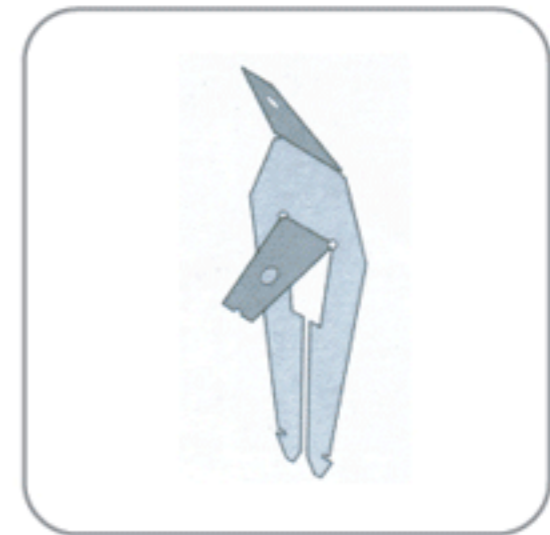

## General Accessories And System Components

### System Accessories

Adjustable spring clips,  
packed 500 pieces per box

Hanging wires for all  
ceiling systems

Adjustable spring clips  
for Spring Tee system

Spring tee connector  
11 cm. Length 0.6 Galvanized  
Steel concealed clip in system

Main channel bracket  
(38)

Hold down clip

Spring Tee fixing clip (Hanger)  
Galvanized steel used for  
concealed clip in system

C-clamp c-38 Channel  
threaded rod with M6  
Nuts

Preformed wire clip  
Galvanized mild steel wire  
(38)