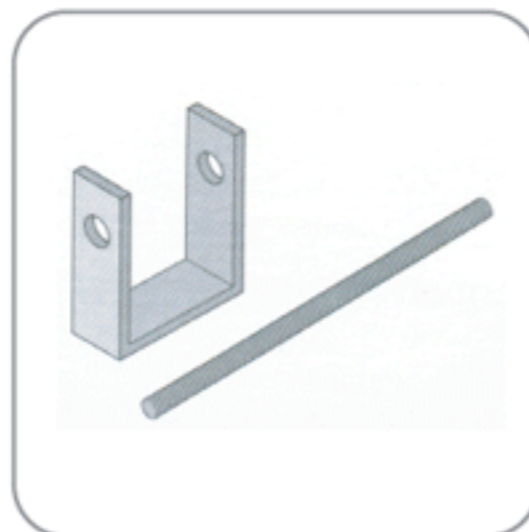

### System Accessories

Adjustable spring clips,  
packed 500 pieces per box

Hanging wires for all  
ceiling systems

Adjustable spring clips  
for Spring Tee system

Spring tee connector  
11 cm. Length 0.6 Galvanized  
Steel concealed clip in system

Main channel bracket  
(38)

Hold down clip

Spring Tee fixing clip (Hanger)  
Galvanized steel used for  
concealed clip in system

C-clamp c-38 Channel  
threaded rod with M6  
Nuts

Preformed wire clip  
Galvanized mild steel wire  
(38)