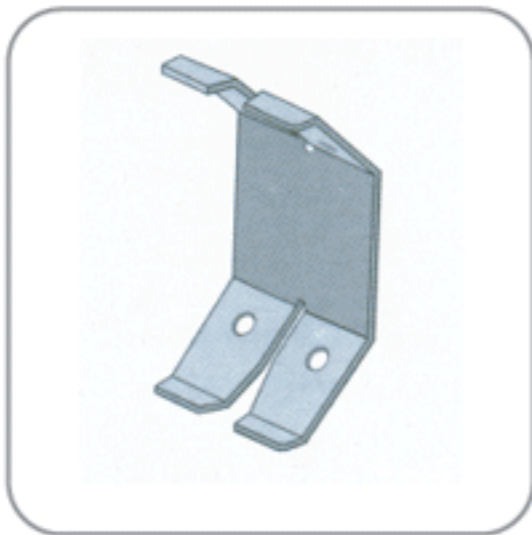

## General Accessories And System Components

### System Accessories

Adjustable spring clips,  
packed 500 pieces per box

Hanging wires for all  
ceiling systems

Adjustable spring clips  
for Spring Tee system

Spring tee connector  
11 cm. Length 0.6 Galvanized  
Steel concealed clip in system

Main channel bracket  
(38)

Hold down clip

Spring Tee fixing clip (Hanger)  
Galvanized steel used for  
concealed clip in system

C-clamp c-38 Channel  
threaded rod with M6  
Nuts

Preformed wire clip  
Galvanized mild steel wire  
(38)