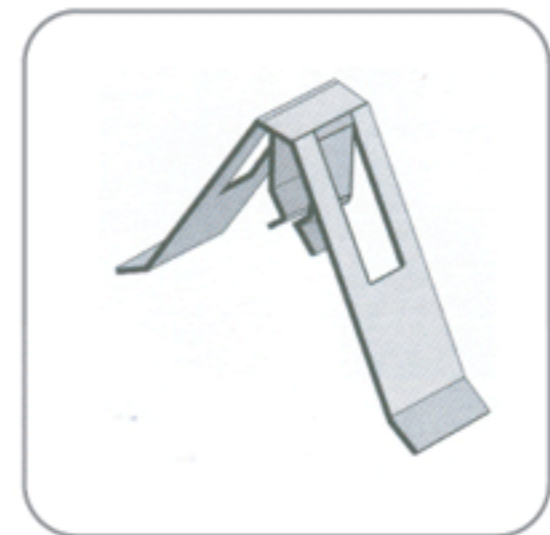

### System Accessories

Adjustable spring clips,  
packed 500 pieces per box

Hanging wires for all  
ceiling systems

Adjustable spring clips  
for Spring Tee system

Spring tee connector  
11 cm. Length 0.6 Galvanized  
Steel concealed clip in system

Main channel bracket  
(38)

Hold down clip

Spring Tee fixing clip (Hanger)  
Galvanized steel used for  
concealed clip in system

C-clamp c-38 Channel  
threaded rod with M6  
Nuts

Preformed wire clip  
Galvanized mild steel wire  
(38)